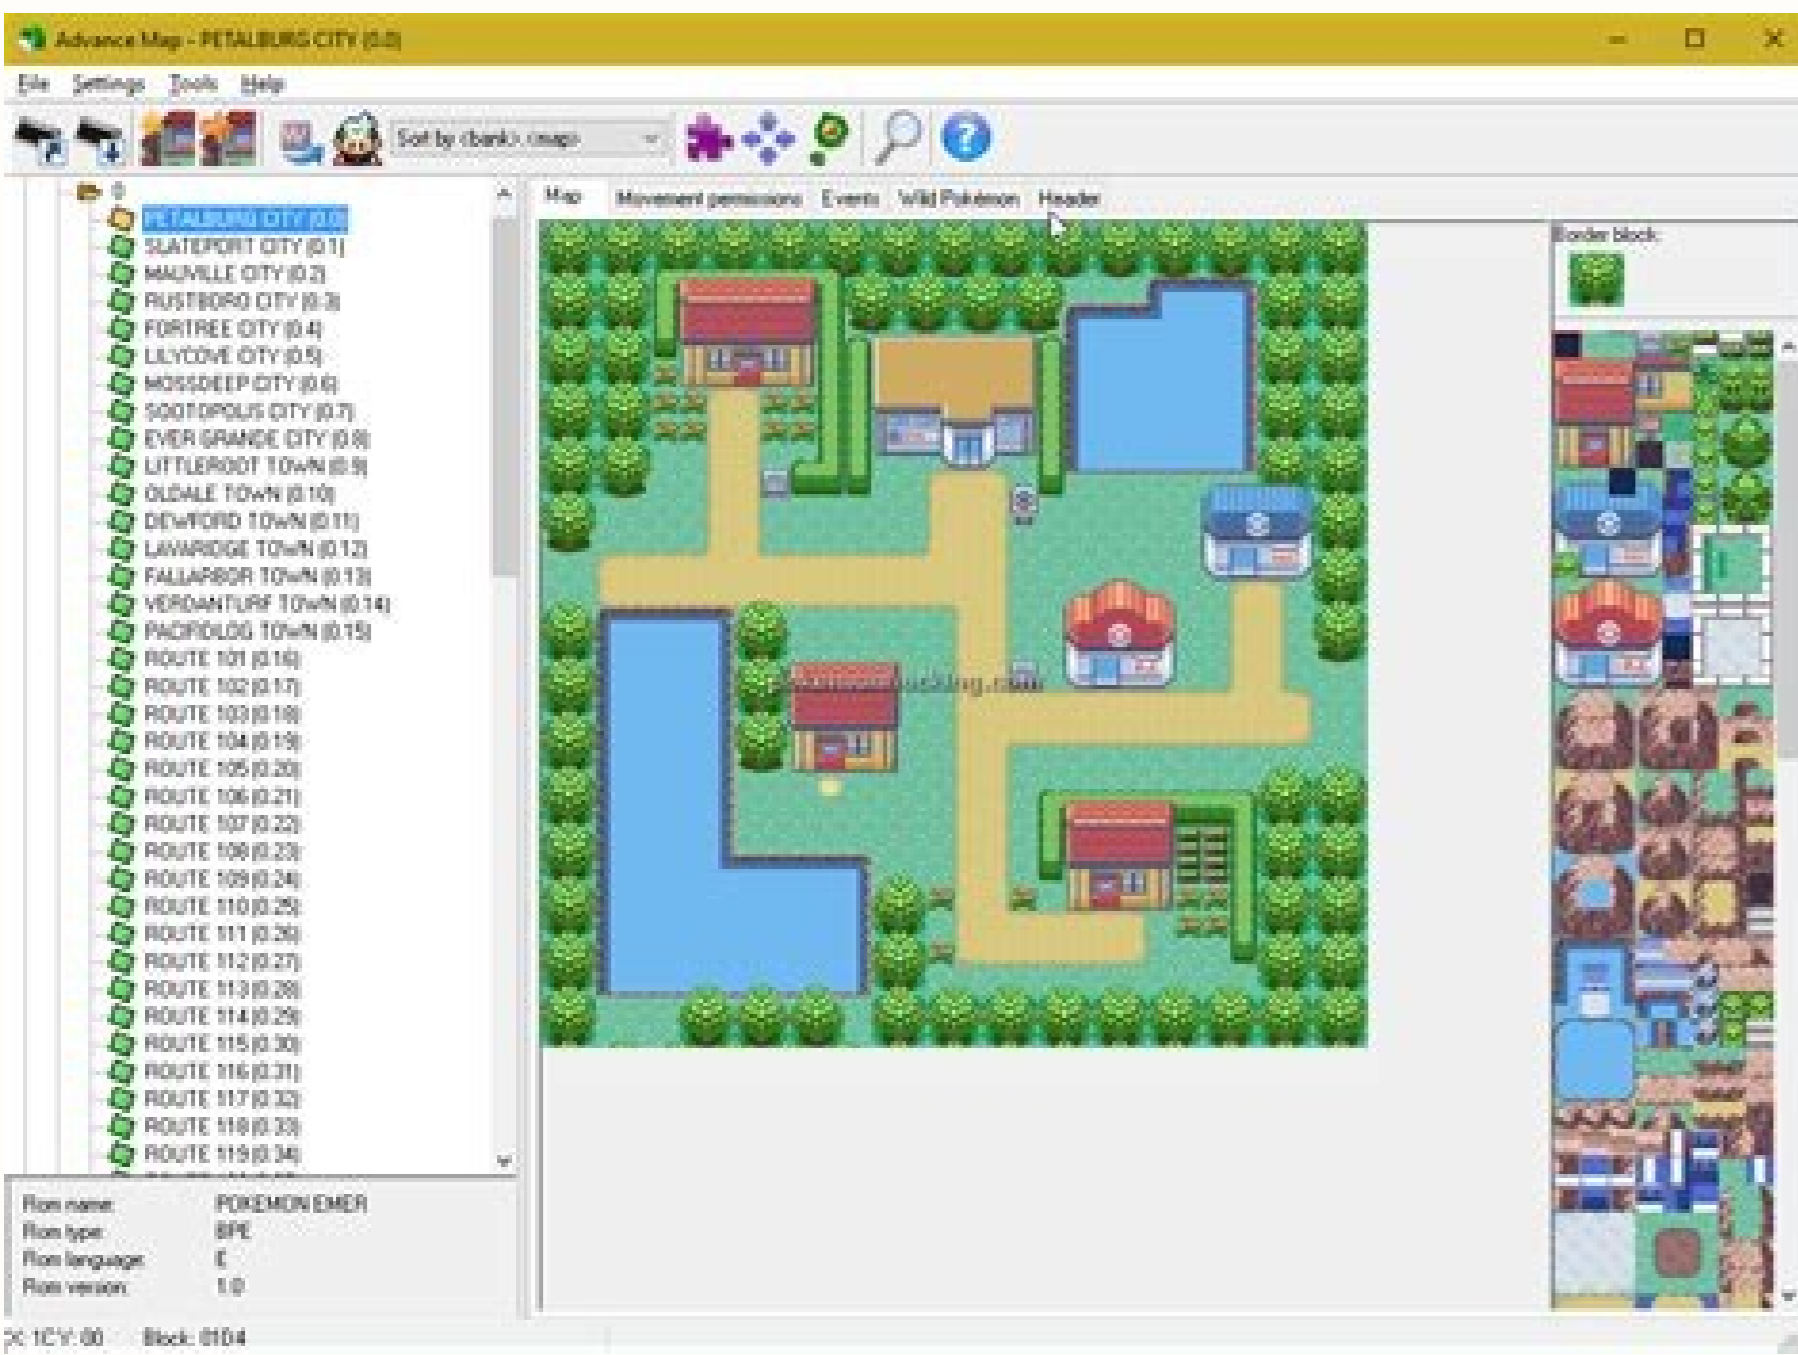

Pokemon black gba rom hack

Pokemon moon black 2 gba rom hack download. Pokemon kanto black gba rom hack.